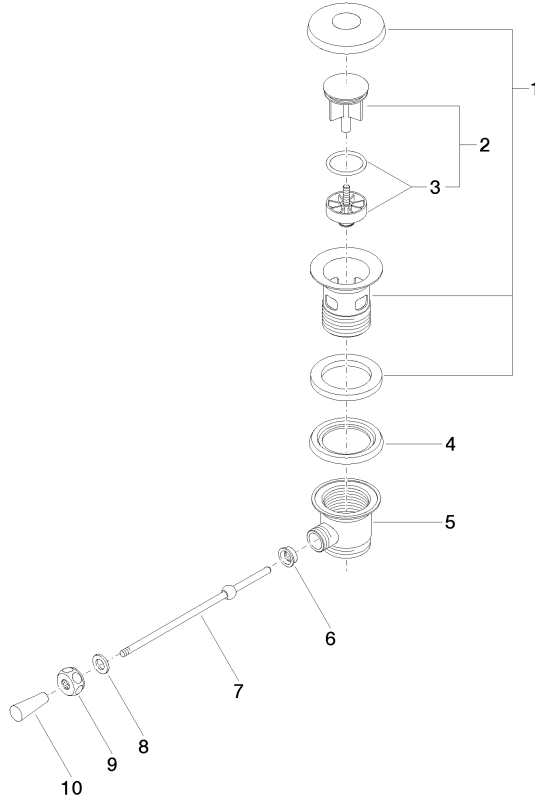

Basin Waste 1 1/4" - Brushed Champagne (22kt Gold)

IMO

10 300 970

- length of knee lever 185 mm

Only suitable for basins with an overflow.

Fits: IMO, LULU, MADISON, MEM, TARA, CL.1, LISSÉ, VAIA, META, CYO

	Brushed Champagne (22kt Gold)	10 300 970-46
	Chrome	10 300 970-00
	Brushed Platinum	10 300 970-06
	Platinum	10 300 970-08
	Durabrand (23kt Gold)	10 300 970-09
	Dark Chrome	10 300 970-19
	Light Gold	10 300 970-26
	Brushed Light Gold	10 300 970-27
	Brushed Durabrand (23kt Gold)	10 300 970-28
	Matte Black	10 300 970-33
	Brushed Bronze	10 300 970-42
	Champagne (22kt Gold)	10 300 970-47
	Brushed Chrome	10 300 970-93
	Brushed Dark Platinum	10 300 970-99

10 300 970

10 300 970

Parts for other finishes can be found here: [Chrome](#)

Spare parts list

No.	Item Number	Name	Quantity used	Delivery time
1	90 11 01 026 00-46	cup	1	30
2	04 31 20 016 00-46	plug	1	-
Spare part can no longer be ordered, please order the replacement item				
3	04 28 10 026 00 90	accessories	1	2
4	09 14 03 025 90	seal	1	2
5	09 11 01 023-46	cup	1	60
6	09 14 05 040 90	seal	1	2
7	09 31 09 055-46	pull-rod	1	30
8	09 30 11 049 90	disc	1	2
9	09 23 30 003-46	nut	1	30
10	09 20 01 040-46	handle	1	30