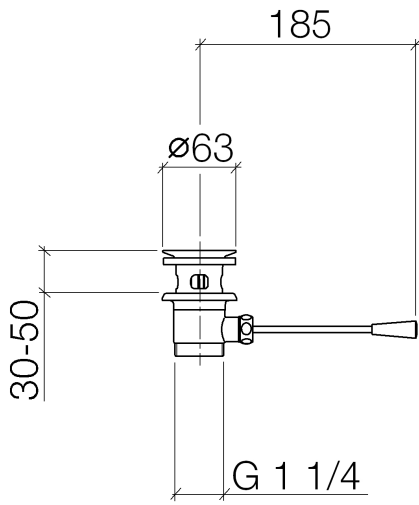

Basin Waste 1 1/4" - Brushed Champagne (22kt Gold)

IMO

10 300 970

- length of knee lever 185 mm

Only suitable for basins with an overflow.

Fits: IMO, LULU, MADISON, MEM, TARA, CL.1, LISSÉ, VAIA, META, CYO

	Brushed Champagne (22kt Gold)	10 300 970-46
	Chrome	10 300 970-00
	Brushed Platinum	10 300 970-06
	Platinum	10 300 970-08
	Durabrand (23kt Gold)	10 300 970-09
	Dark Chrome	10 300 970-19
	Light Gold	10 300 970-26
	Brushed Light Gold	10 300 970-27
	Brushed Durabrand (23kt Gold)	10 300 970-28
	Matte Black	10 300 970-33
	Brushed Bronze	10 300 970-42
	Champagne (22kt Gold)	10 300 970-47
	Brushed Chrome	10 300 970-93
	Brushed Dark Platinum	10 300 970-99

10 300 970

10 300 970

Parts for other finishes can be found here: [Chrome](#)

Spare parts list

No.	Item Number	Name	Quantity used	Delivery time
1	90 11 01 026 00-46	cup	1	30
2	04 31 20 016 00-46	plug	1	-
Spare part can no longer be ordered, please order the replacement item				
3	04 28 10 026 00 90	accessories	1	2
4	09 14 03 025 90	seal	1	2
5	09 11 01 023-46	cup	1	60
6	09 14 05 040 90	seal	1	2
7	09 31 09 055-46	pull-rod	1	30
8	09 30 11 049 90	disc	1	2
9	09 23 30 003-46	nut	1	30
10	09 20 01 040-46	handle	1	30